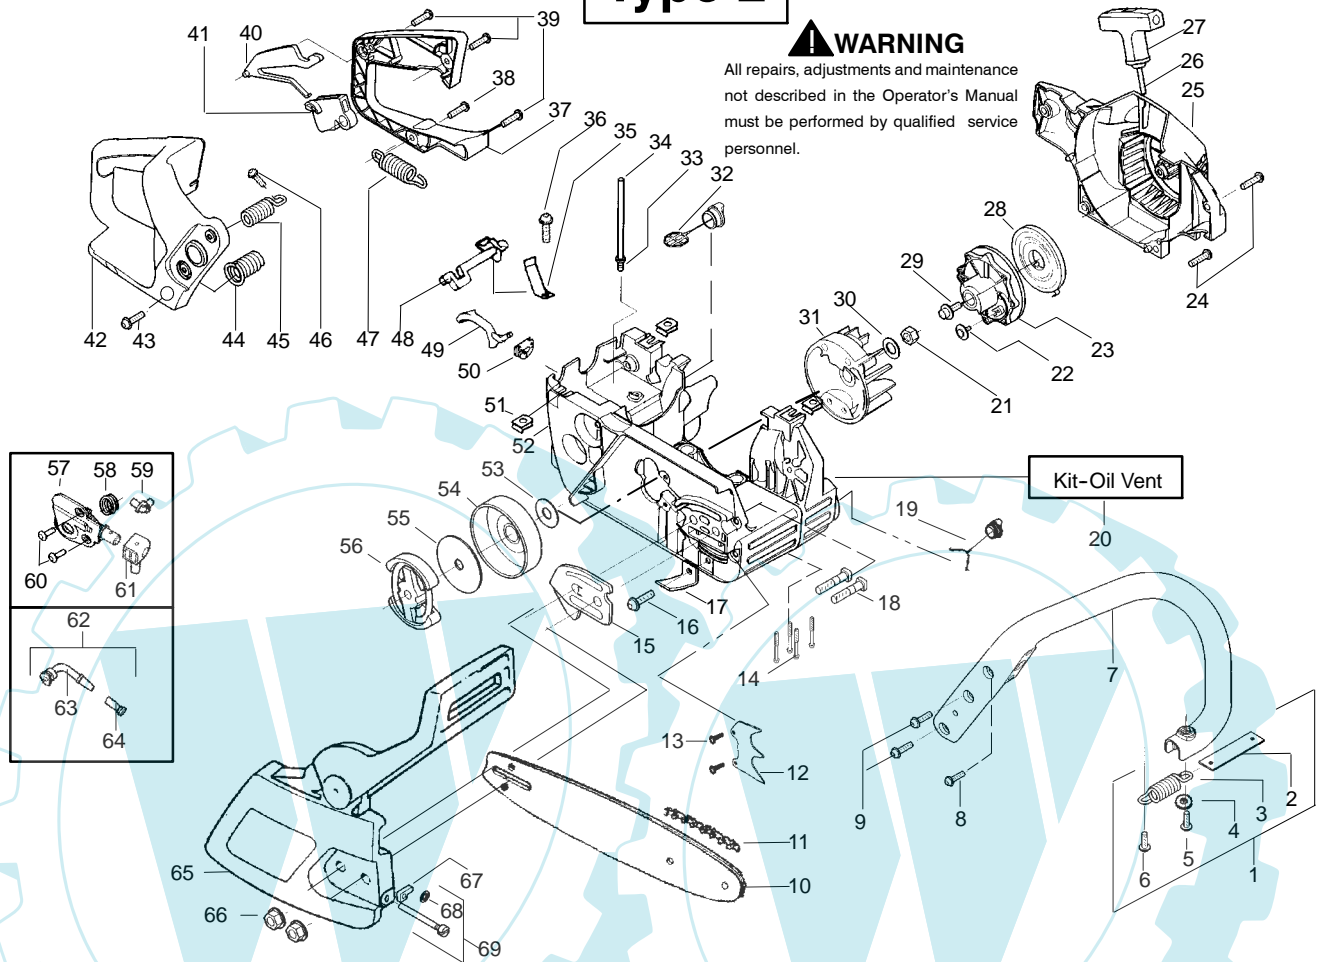

PARTS LIST NO. 530163183		turbo® silent	PARTS LIST	CHAIN SAW MODEL(s) Turbo Silent - 4041	
DATE 2/19/04	Replaces 163183 - 11/26/02			Note: Illustration may differ from actual model due to design changes	PAGE NO. 2

Type 2

⚠ WARNING

All repairs, adjustments and maintenance not described in the Operator's Manual must be performed by qualified service personnel.

Ref.	Part No.	Description	Ref.	Part No.	Description	Ref.	Part No.	Description
1.	530047963	Assy.-Isolator	29.	530015920	Screw	54.	530047061	Assy.-Clutch Drum w/bearing
2.	530047608	Limiter Strap	30.	530015127	Washer-Flywheel	55.	530015611	Washer-Clutch
3.	530042082	Spring-Isolator	31.	530039187	Assy-Flywheel	56.	530014949	Assy. Clutch
4.	530015158	Washer	32.	530047192	Assy-Fuel Cap	57.	530071259	Kit - Oil Pump (incl. 58,59,61)
5.	530016018	Screw	33.	530023877	Fitting-fuel line	58.	530037820	Gear-Worm Spring
6.	530015843	Screw	34.	530069216	Kit-Fuel line (large)	59.	530049477	Elbow-Oil Pickup
7.	530047583	Front Handle	35.	530016149	Spring-Switch	60.	530016064	Screw
8.	530015940	Screw	36.	530015775	Screw	61.	530019206	Seal Block
9.	530015814	Screw	37.	530047581	Cover-Rear Handle	62.	530047663	Assy-Oil Pick-up (Incl. 63,64)
10.	952044370	Bar - 16"	38.	530015886	Screw	63.	530038373	Pick-up Oiler
11.	952051211	Chain - 16"	39.	530015906	Screw	64.	530056533	Filter-Oil
12.	530014381	Kit-Spike (Incl. 13)	40.	530036098	Throttle Lockout	65.	530056823	Assy.-Chain Brake
13.	530015805	Screw	41.	530036097	Trigger-Throttle	66.	530015917	Nut-Bar Mounting
14.	530016132	Screw	42.	530047582	Handle - Rear	67.	530015826	Pin-Bar Adjust
15.	530038238	Plate-Bar Mount.	43.	530015814	Screw	68.	530038593	Retainer
16.	530015814	Screw	44.	530053274	Assy Isolator-lower	69.	530069611	Kit-Bar Adjusting (incl. # 67,68)
17.	530029850	Chain Catcher	45.	530071385	Kit-Isolator (Upper)			
18.	530016133	Bolt-Bar	46.	530015875	Screw			
19.	530010846	Assy-Oil Cap	47.	530042082	Spring-Isolator			
20.	530071666	Kit-Oil Vent	48.	530057473	Lever-Switch			
21.	530016134	Nut-Flywheel	49.	530057474	Lever-Choke			
22.	530016080	Screw	50.	530049005	Grommet-Knob			
23.	530037817	Starter Pulley	51.	530015922	Nut-"U"-Type			
24.	530015892	Screw	52.	530058721	Kit-Chassis Assy. fuel lines and caps)			
25.	530056822	Housing-Fan	53.	530015907	Washer-Thrust			
26.	530069232	Kit - Rope						
27.	530056402	Handle-Starter						
28.	530027531	Spring-Recoil						

↖ = NEW PART NUMBER FOR THIS IPL

★ = REFER TO THE SERVICE REFERENCE INDICATED FOR MORE INFORMATION. (LOCATED AT END OF IPL)