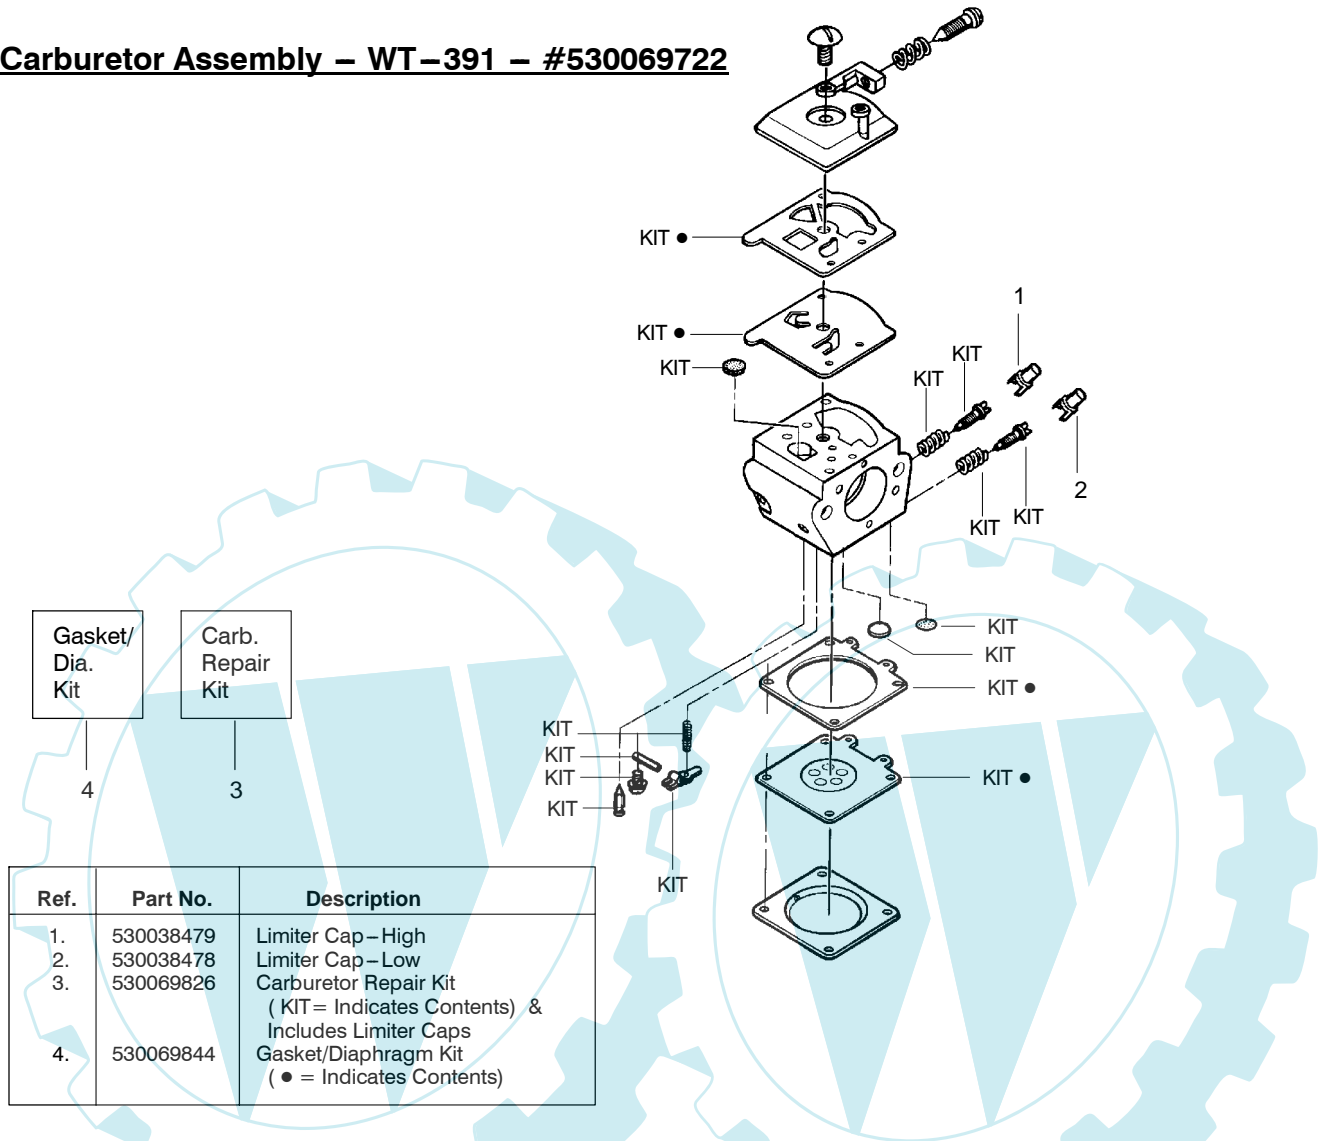

PARTS LIST NO. 530163183		turbo® silent	PARTS LIST		CHAIN SAW MODEL(S) Turbo Silent - 4041
DATE 2/19/04	Replaces 163183 - 11/26/02		Note: Illustration may differ from actual model due to design changes		PAGE NO. 5

Carburetor Assembly – WT-391 – #530069722

Ref.	Part No.	Description
1.	530038479	Limiter Cap-High
2.	530038478	Limiter Cap-Low
3.	530069826	Carburetor Repair Kit (KIT= Indicates Contents) & Includes Limiter Caps
4.	530069844	Gasket/Diaphragm Kit (● = Indicates Contents)

Kit - Carburetor Assembly No. 530071621 - WT-625
Kit - Carburetor Assembly No. 530071820 - W-20
Kit - Carburetor Assembly No. 530071821 - WT-662

Note: No Repair kits are available for these carburetors