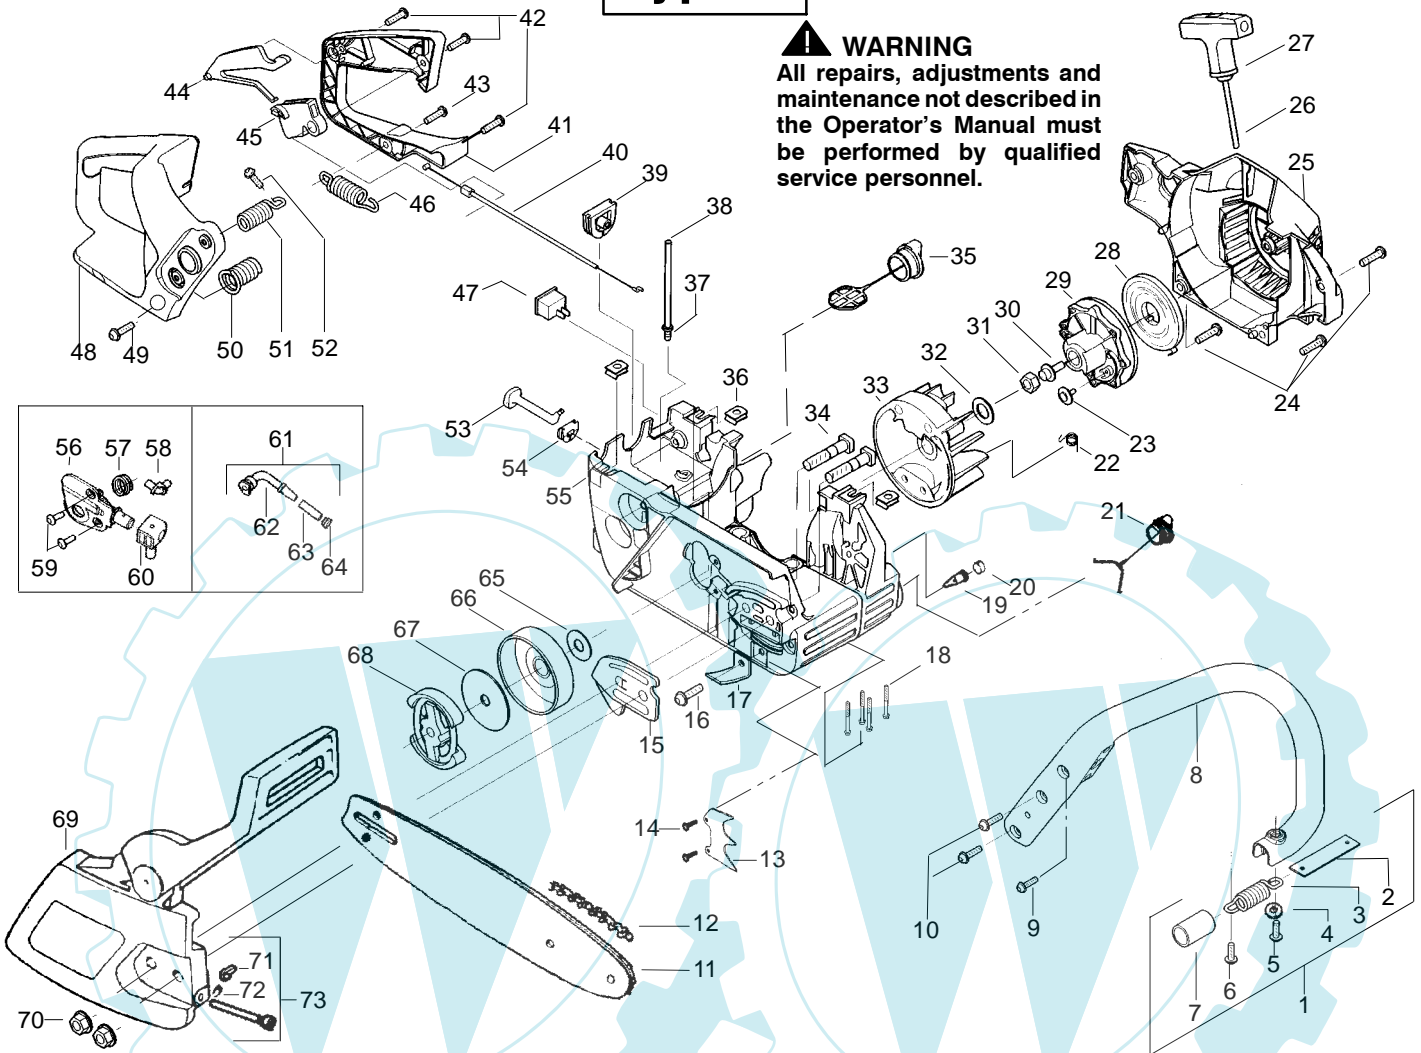

PARTS LIST NO. 530163183		turbo® silent	PARTS LIST	CHAIN SAW MODEL(s) Turbo Silent - 4041	
DATE 2/19/04	Replaces 163183 - 11/26/02			Note: Illustration may differ from actual model due to design changes	PAGE NO. 1

Type 1

⚠ WARNING
All repairs, adjustments and maintenance not described in the Operator's Manual must be performed by qualified service personnel.

Ref.	Part No.	Description	Ref.	Part No.	Description	Ref.	Part No.	Description
1.	530047963	Assy. - Isolator	27.	530056402	Handle - Starter	53.	530047605	Knob - Choke
2.	530047608	Strap - Limiter	28.	530027531	Spring - Recoil	54.	530049005	Grommet - Knob
3.	530042082	Spring - Isolator	29.	530037817	Pulley - Starter	55.	530056819	Assy - Chassis
4.	530015123	Washer	30.	530015920	Screw	56.	530071259	Kit - Oil Pump (Incls. 57,58,60)
5.	530016018	Screw	31.	530016134	Nut - Flywheel	57.	530037820	Gear - Worm Spring
6.	530015843	Screw	32.	530015127	Washer - Flywheel	58.	530049477	Elbow - Oil Pickup
7.	530036142	Sleeve - AV Spring	33.	530039209	Assy - Flywheel	59.	530016064	Screw
8.	530047583	Handle - Front	34.	530016133	Bolt - Bar	60.	530019206	Seal Block
9.	530015940	Screw	35.	530047192	Assy - Fuel Cap	61.	530047663	Assy - Oil Pickup (Incl. 62 - 64)
10.	530015814	Screw	36.	530015922	Nut - "U" - Type	62.	530038373	Pick - up Oiler
11.	952044370	Bar - 16"	37.	530023877	Fitting - fuel line	63.	530037821	Filter - Oil
12.	952051211	Chain 16"	38.	530069216	Kit - Fuel line (large)	64.	530030189	Plug - Oil Filter
13.	530014381	Kit - Assy Spike (incl. 14)	39.	530047631	Grommet - Cable	65.	530015907	Washer - Thrust
14.	530015805	Screw	40.	530047602	Cable - Throttle	66.	530047061	Assy. - Clutch Drum w/bearing
15.	530038238	Plate - Bar Mounting	41.	530047581	Cover - Rear Handle	67.	530015611	Washer - Clutch
16.	530015814	Screw	42.	530015906	Screw	68.	530014949	Assy. Clutch
17.	530029850	Chain Catcher	43.	530015886	Screw	69.	530056823	Assy - Chain Brake
18.	530016132	Screw	44.	530036098	Lockout - Throttle	70.	530015917	Nut - Bar Mounting
19.	530026119	Check Valve	45.	530036097	Trigger - Throttle	71.	530015826	Pin - Retainer
20.	530038264	Plug - Bronze Vent	46.	530042082	Spring	72.	530038593	Retainer
21.	530010846	Assy - Oil Cap	47.	530069572	Kit - Switch	73.	530069611	Kit - Bar Adjust
22.	530023817	Spring - Starter Dog	48.	530047582	Handle - Rear			
23.	530016080	Screw	49.	530015814	Screw			
24.	530015892	Screw	50.	530053274	Assy. Isolator - lower			
25.	530056822	Housing - Fan	51.	530071385	Kit - Isolator (Upper)			
26.	530069232	Kit - Rope	52.	530015875	Screw			

✓ = NEW PART NUMBER FOR THIS IPL

* = REFER TO THE SERVICE REFERENCE INDICATED FOR MORE INFORMATION. (LOCATED AT END OF IPL)