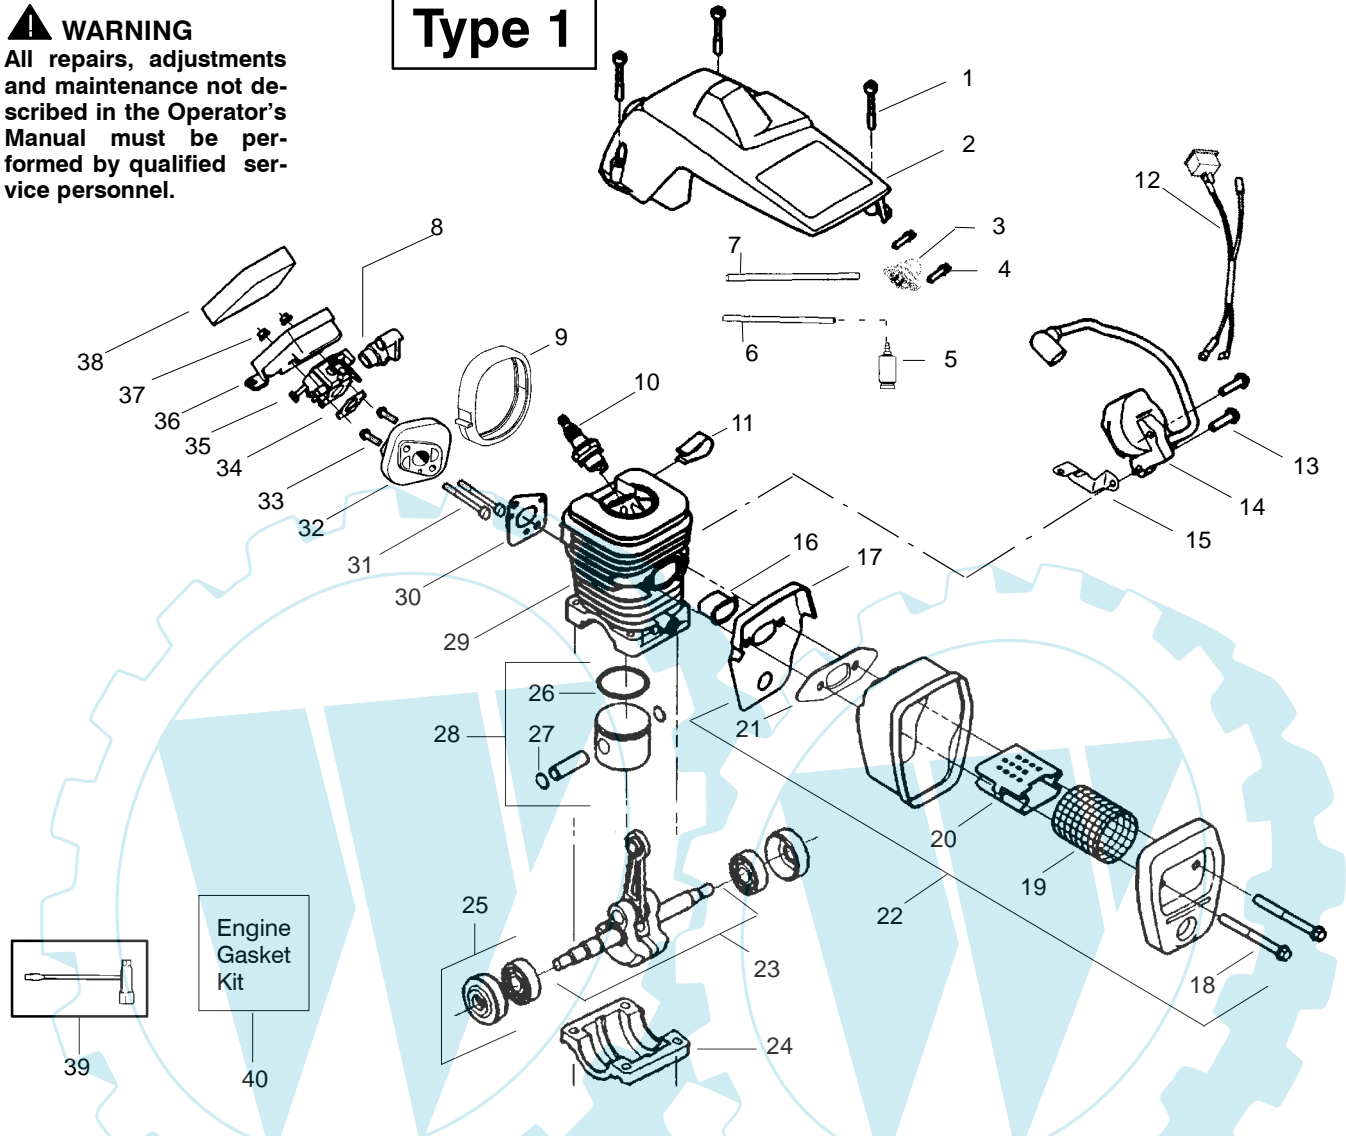

PARTS LIST NO. 530163183		turbo® silent	PARTS LIST	CHAIN SAW MODEL(s) Turbo Silent - 4041	
DATE 2/19/04	Replaces 163183 - 11/26/02			Note: Illustration may differ from actual model due to design changes	PAGE NO. 3

⚠ WARNING
All repairs, adjustments and maintenance not described in the Operator's Manual must be performed by qualified service personnel.

Type 1

Ref.	Part No.	Description	Ref.	Part No.	Description	Ref.	Part No.	Description
1.	530016153	Screw	19.	530036103	Screen-Spark	36.	530047604	Housing-Air Filter
2.	530071310	Shield-Cylinder	20.	530037813	Diffuser-Muffler	37.	530016101	Nut
3.	530047213	Assy-Air Purge	21.	530069608	Gasket-Muffler (kit)	38.	530037793	Air Filter - Foam
4.	530015780	Screw	22.	530047207	Assy-Muffler (Incl. 17-21)	39.	530031135	Wrench-Bar
5.	530095646	Assy-Fuel Pick-up	23.	530047062	Assy-Crankshaft	40.	530069608	Kit-Engine Gasket (incl. 21,30,34)
6.	530069247	Kit-Line Purge/Carb. (Small Dia)	24.	530037935	Cap-Crankcase			
7.	530069216	Kit-Line Purge/Tank (large line)	25.	530056363	Assy-Seal & Bearing			
8.	530035526	Grommet-Carb Adjust.	26.	530038729	Ring-Piston			
9.	530054144	Seal-Carb Adapter	27.	530015697	Retainer - Piston Pin			
10.	952030150	Spark Plug (RCJ-7Y)	28.	530071408	Kit-Piston - (incl. 26-27)			
11.	530016136	Clip-High Tension Lead	29.	530071412	Kit-Cylinder			
12.	530049117	Assy-Wire Harness (includes switch)	30.	530069608	Gasket-Carb.			
13.	530015814	Screw	31.	530016187	Adapter (kit)			
14.	530039167	Module-Ignition	32.	530049700	Screw			
15.	530047442	Strap-Ground	33.	530016386	Carb. Adapter			
16.	530037652	Insulator-Heat	34.	530069608	Screw	↗	530164453	Manual - (Euro I)
17.	530049870	Back Plate-Muffler	35.	---	Carb. Gasket (kit)	↗	530164450	Manual - (Euro II)
18.	530016132	Screw			Kit-Carburetor (WT-391) (WT-625)	↗	530164452	Manual - (Euro III)
						↗	530164451	Manual - (Euro IV)

Not Shown

↗ = NEW PART NUMBER FOR THIS IPL

★ = REFER TO THE SERVICE REFERENCE INDICATED FOR MORE INFORMATION. (LOCATED AT END OF IPL)