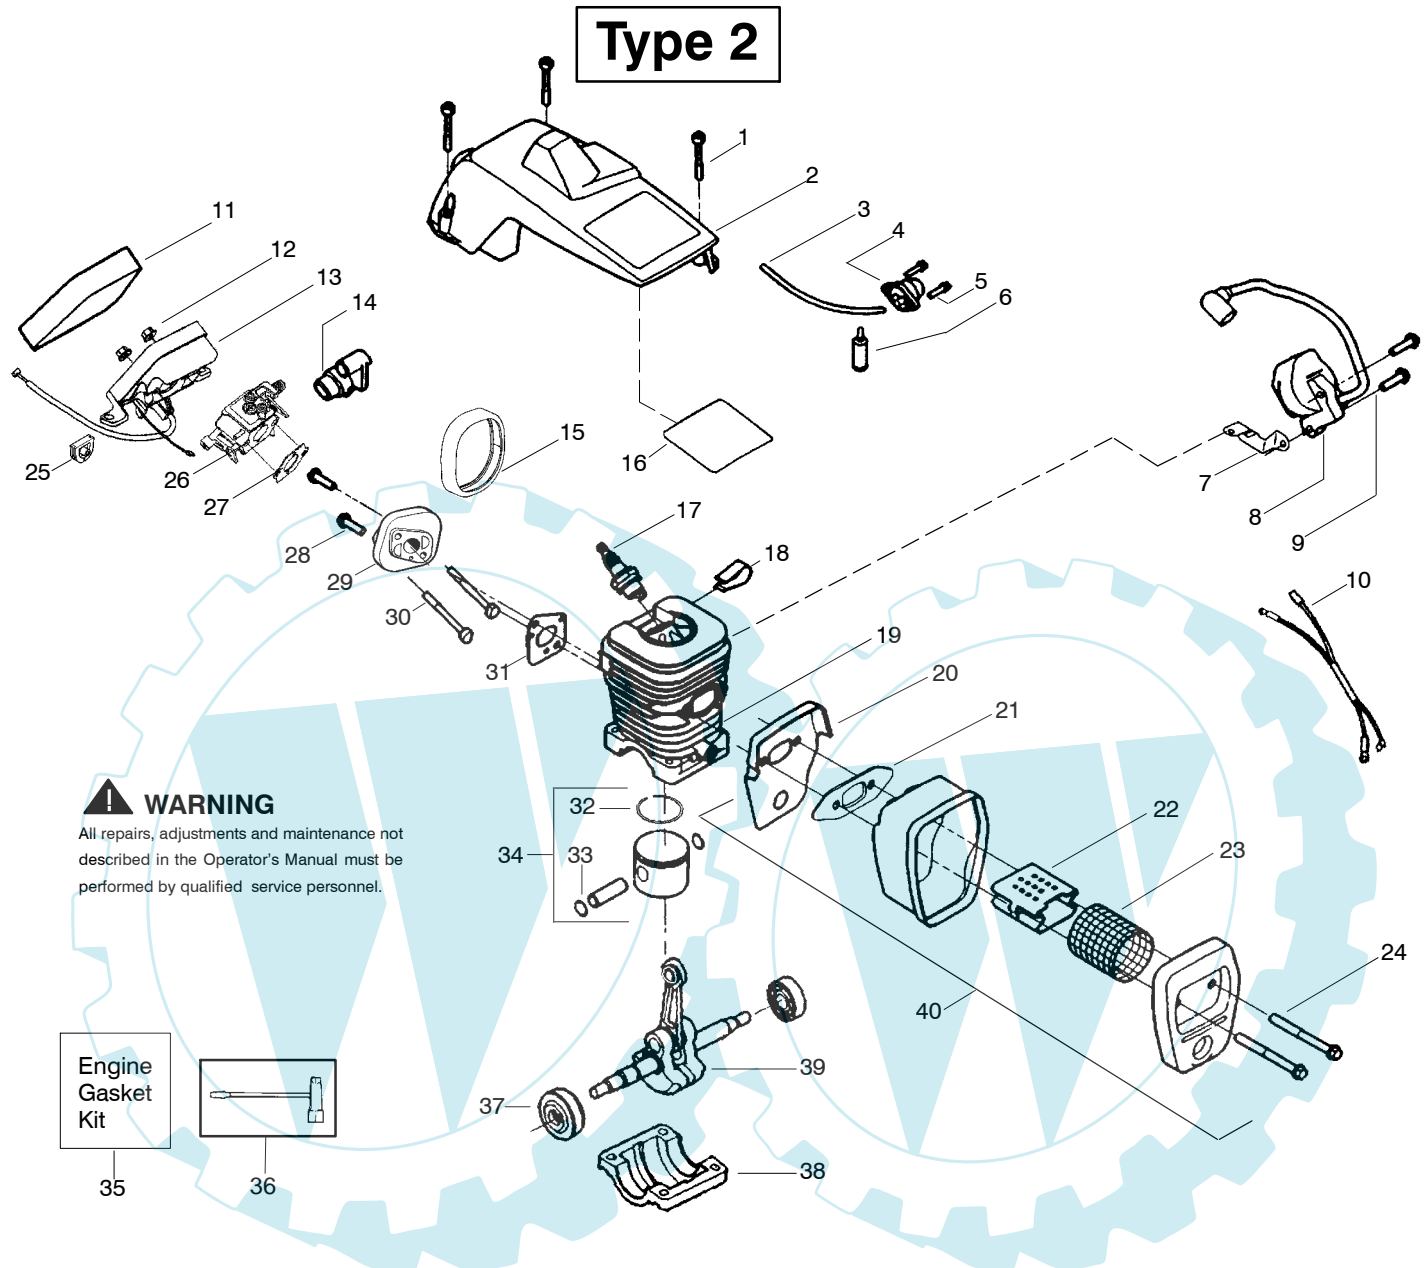

PARTS LIST NO. 530163183		turbo® silent	PARTS LIST	CHAIN SAW MODEL(s) Turbo Silent - 4041	
DATE 2/19/04	Replaces 163183 - 11/26/02			Note: Illustration may differ from actual model due to design changes	PAGE NO. 4

Type 2

⚠ WARNING

All repairs, adjustments and maintenance not described in the Operator's Manual must be performed by qualified service personnel.

Engine Gasket Kit

35   36

Ref.	Part No.	Description	Ref.	Part No.	Description	Ref.	Part No.	Description
1.	530016153	Screw	19.	530012550	Cylinder	34.	530071408	Kit - Piston (Incl. 32 & 33)
2.	530055638	Assy - Cylinder Shield (includes # 16)	20.	530049870	Backplate - Muffler	35.	530069608	Kit - Engine Gasket (Incl. 21, 27 & 31)
3.	530069247	Kit - Fuel Line (Small)	21.	530069608	Gasket - Muffler (kit)	36.	530031135	Bar Wrench
4.	530047213	Assy - Air Purge	22.	530037817	Diffuser - Muffler	37.	530056363	Assy - Seal & Bearing
5.	530015780	Screw	23.	530036103	Screen - Spark	38.	530037935	Cap - Crankcase
6.	530095646	Assy - Fuel Pick-up	24.	530016132	Bolt - Muffler	39.	530047062	Assy - Crankshaft
7.	530047442	Strap - Ground	25.	530047631	Kit - Carburetor	40.	530047207	Assy - Muffler (Incl. 20-24)
8.	530039198	Ignition Module	26.	---	---			Not Shown
9.	530015814	Screw		530071820	Zama (W-20)			
10. ✓	530057475	Assy - Wire Harness		530071821	Walbro (WT-662)			
11.	530037793	Foam - Air Filter	27.	530069608	Gasket - Carb. (kit)			
12.	530016101	Nut	28.	530016386	Screw			
13. ✓	530057702	Assy - Air Box	29.	530049700	Carb. Adapter			Manuals (Euro I)
14.	530035526	Grommet - Carb Adjust	30.	530016187	Screw	✓	530164666	(Euro II)
15.	530054144	Seal - Carb Adapter	31.	530069608	Gasket - Adaptor (kit)	✓	530164663	(Euro III)
16.	530055698	Reflector - Heat	32.	530038729	Ring - Piston	✓	530164665	(Euro IV)
17.	952030150	Spark Plug (RCJ-7Y)	33.	530015697	Retainer - Piston Pin	✓	530164664	
18.	530016136	Clip - High Tension Lead						

✓ = NEW PART NUMBER FOR THIS IPL   * = REFER TO THE SERVICE REFERENCE INDICATED FOR MORE INFORMATION. (LOCATED AT END OF IPL)